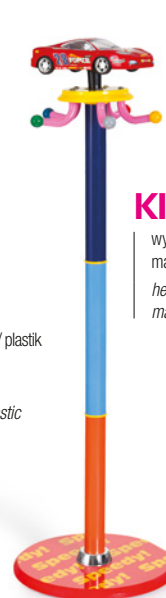

KID-2

wysokość: 130 cm
materiał: tworzywo
height: 130 cm
material: plastic