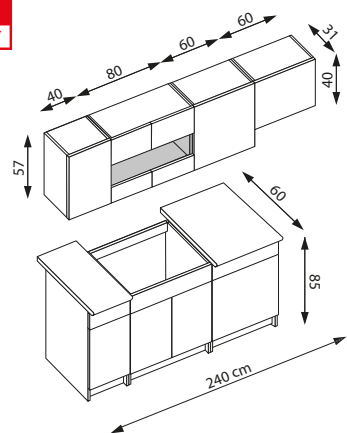

ELIZA 2 240

długość zestawu: 240 cm, blat grubości 28 mm

kolory: front - jesion VERONA jasny, korpus - jesion VERONA ciemny, blat - kwarc

length of the set: 240 cm, worktop thick: 28 mm

color: front - light VERONA ash, frame - dark VERONA ash
worktop - quartz